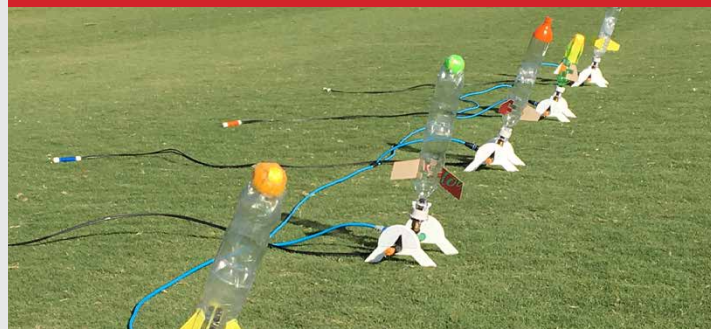

Call: **1300 2 LAUNCH** or visit: itsrocketscience.com.au

IT'S ROCKET SCIENCE